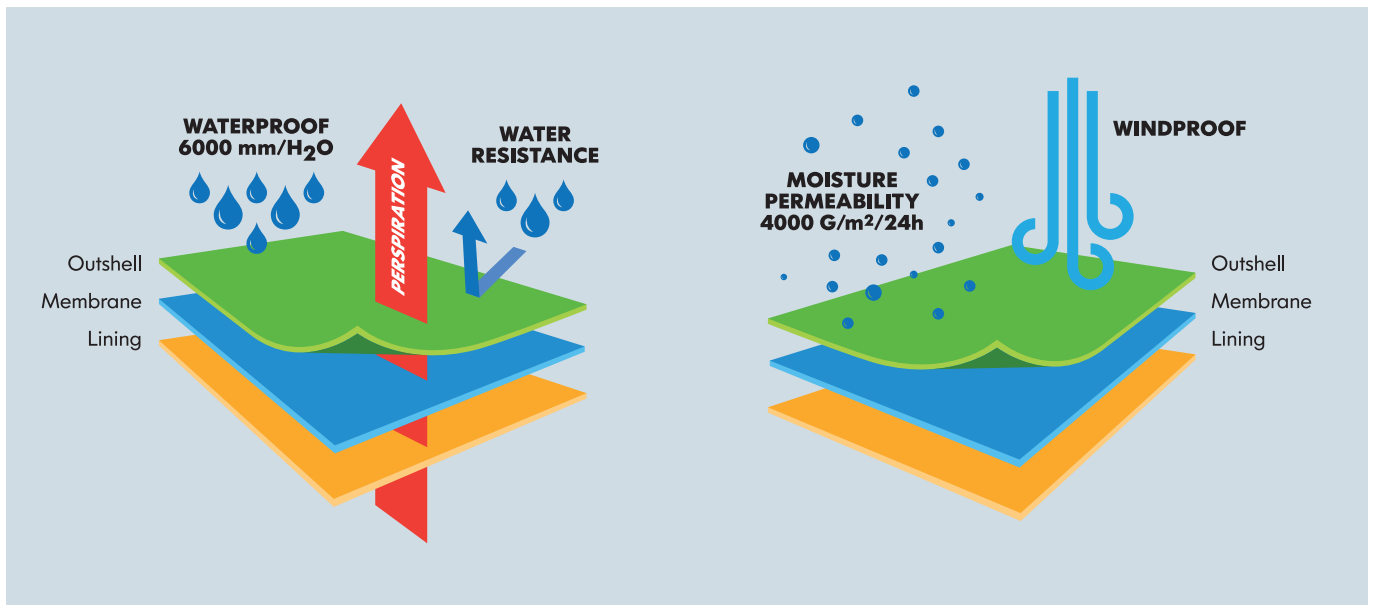

SOFT-SHELL

3 STRATI

WATER RESISTANCE + BREATHABILITY = WATERPROOF

I nostri **SOFT-SHELL** possono essere utilizzati in ambito professionale e sportivo, perché sono tutti impermeabili grazie a un trattamento **water resistance**.

Il **SOFT-SHELL a 3 strati** è il risultato della composizione di 3 differenti tessuti per offrire il massimo comfort all'utilizzatore:

- un tessuto esterno impermeabile (water resistance)
- una membrana interna traspirante (waterproof + breathability)
- una fodera in pile antipilling

SOFT-SHELL

2 STRATI

WATER RESISTANCE

Nel **SOFT-SHELL a 2 strati** JRC non è presente la membrana interna, per cui il capo risulta essere più morbido e avvolgente, pur restando impermeabile (grazie ad un trattamento **water resistance**).