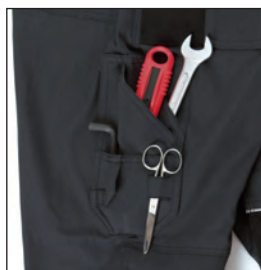

S - M - L - XL - XXL - 3XL
42/44 - 46/48 - 50/52 - 54/56 - 58/60 - 62/64

 30 pcs  250 g/m²

PROFESSIONAL

NEW SIDNEY

DARK GREY 989501
details BLACK

NAVY 989500
details BLACK

BEIGE 989502
details BLACK

Tasca multifunzioni
e gancio portachiavi