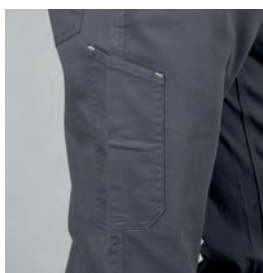

Tasca laterale portametro o portautensile