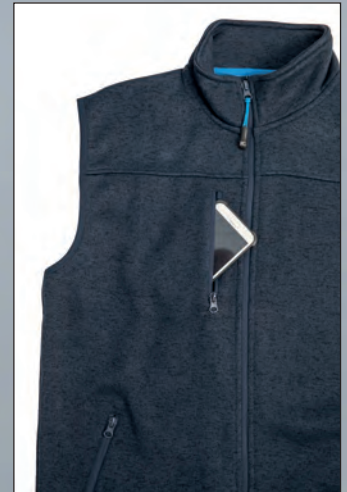

PREZZO		
SCATOLA	SFUSO	1 PEZZO
22,50	25,00	27,50

Tasca con zip sul petto